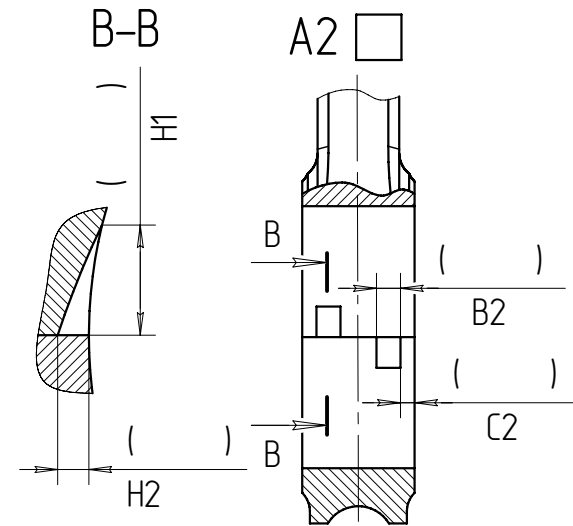

PPM Racing

CONNECTING RODS
 FACTORY 11/2 QUIST CRT
 DANDENONG SOUTH
 VICTORIA 3175, AUSTRALIA
 FAX: +61 (03) 9793 6742

Custom Order Form
 Connecting Rod

Customer _____

Part # _____

QTY _____

Date _____

Add.info