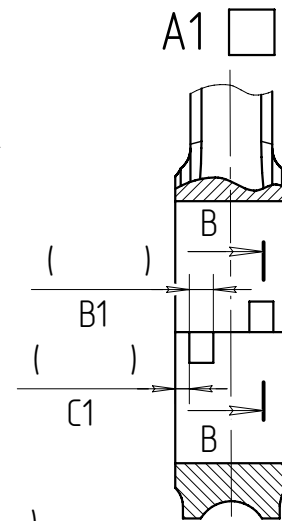

PPM Racing

CONNECTING RODS
 FACTORY 11/2 QUIST CRT
 DANDENONG SOUTH
 VICTORIA 3175, AUSTRALIA
 FAX: +61 (03) 9793 6742

Custom Order Form
 Connecting Rod

Customer _____

Part # _____

QTY _____

Date _____

Add.info