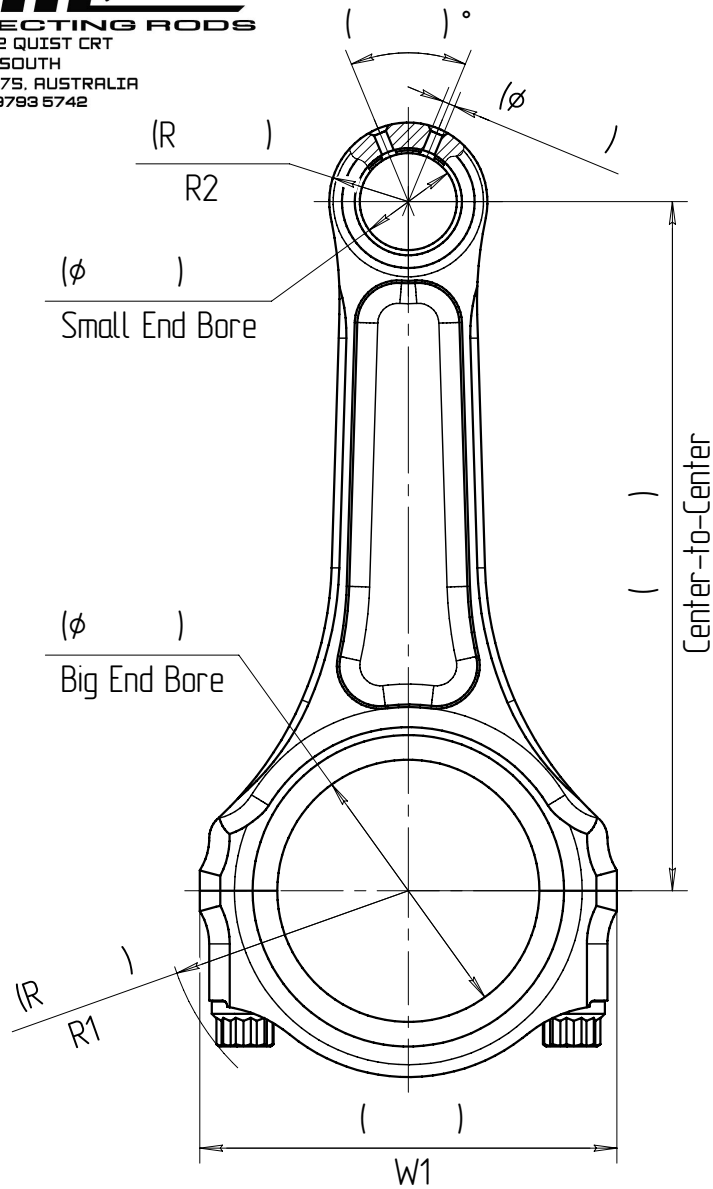

PPM Racing

CONNECTING RODS
 FACTORY 11/2 QUIST CRT
 DANDENONG SOUTH
 VICTORIA 3175, AUSTRALIA
 FAX: +61 (03) 9793 6742

Custom Order Form
 Connecting Rod

Customer _____

Part # _____

QTY _____

Date _____

Add.info