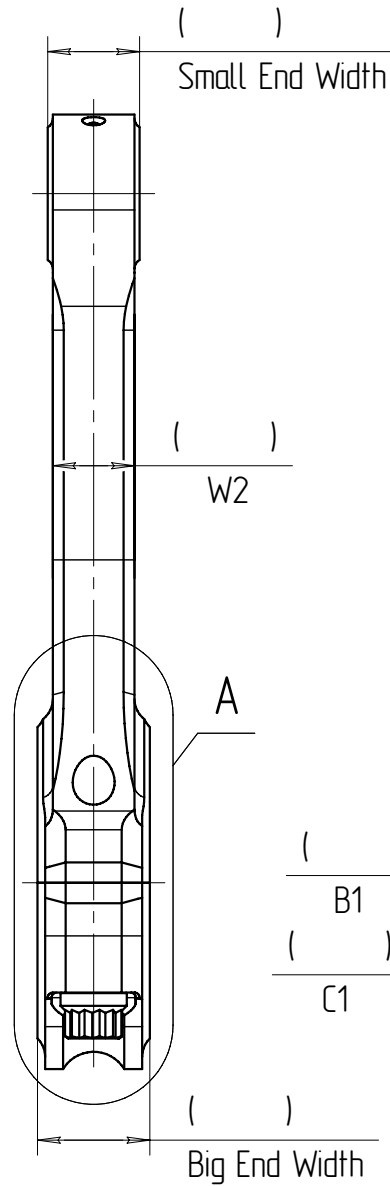

PPM Racing

CONNECTING RODS
 FACTORY 11/2 QUIST CRT
 DANDENONG SOUTH
 VICTORIA 3175, AUSTRALIA
 FAX: +61 (03) 9793 6742

Custom Order Form
 Connecting Rod

Customer _____

Part # _____

QTY _____

Date _____

Add.info