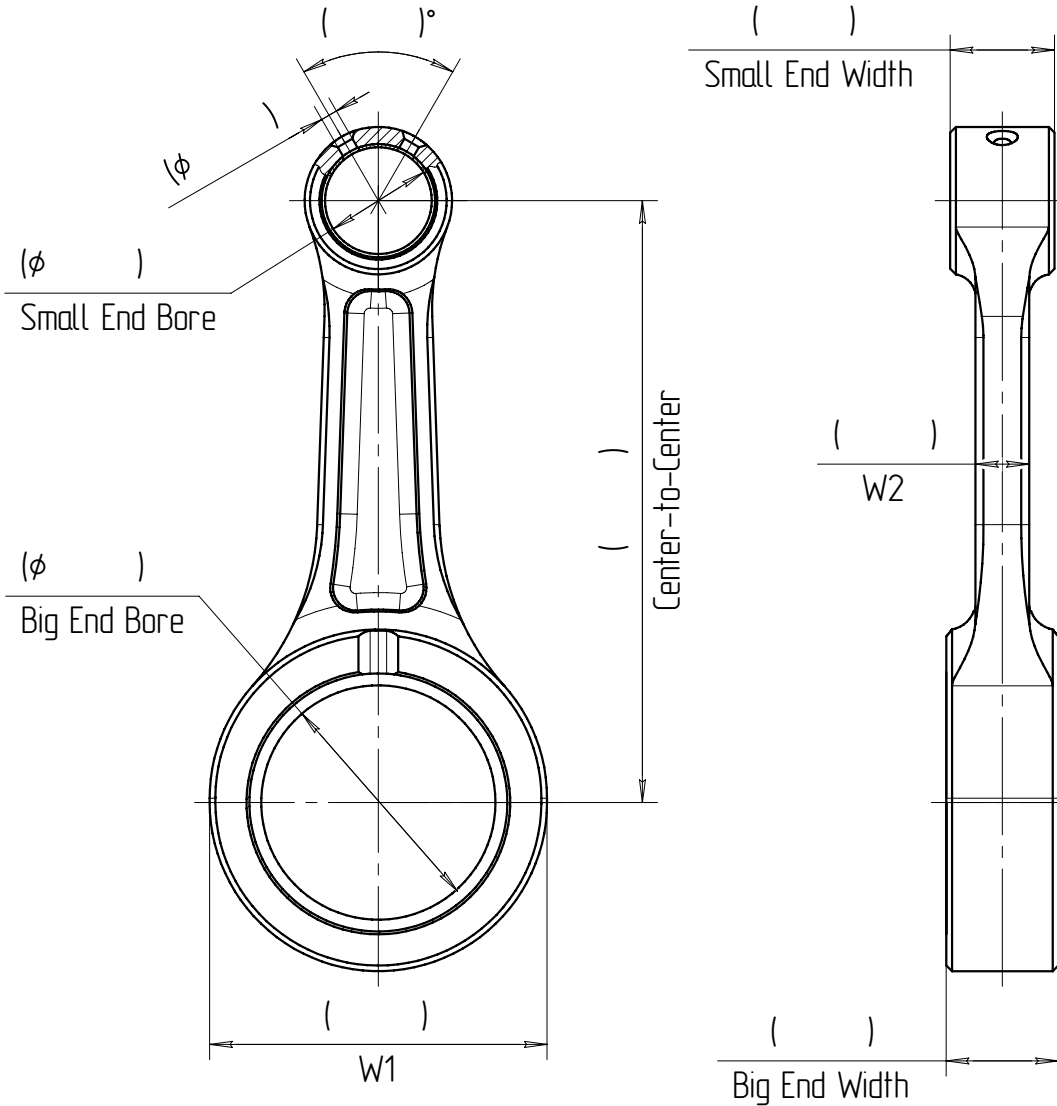

PPM Racing

CONNECTING RODS
 FACTORY 11/2 QUIST CRT
 DANDENONG SOUTH
 VICTORIA 3175, AUSTRALIA
 FAX: +61(03) 9799 5742

Custom Order Form One-Piece Connecting Rod

Customer _____	Part # _____	QTY _____	Date _____
Add.info			